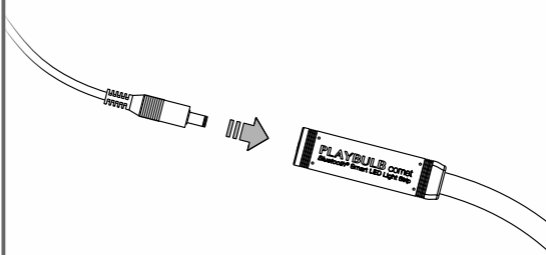

## Step 1

Connect DC adapter to PLAYBULB comet.

## Step 2

Plug AC adapter into socket.

Download and install  
PLAYBULB X App